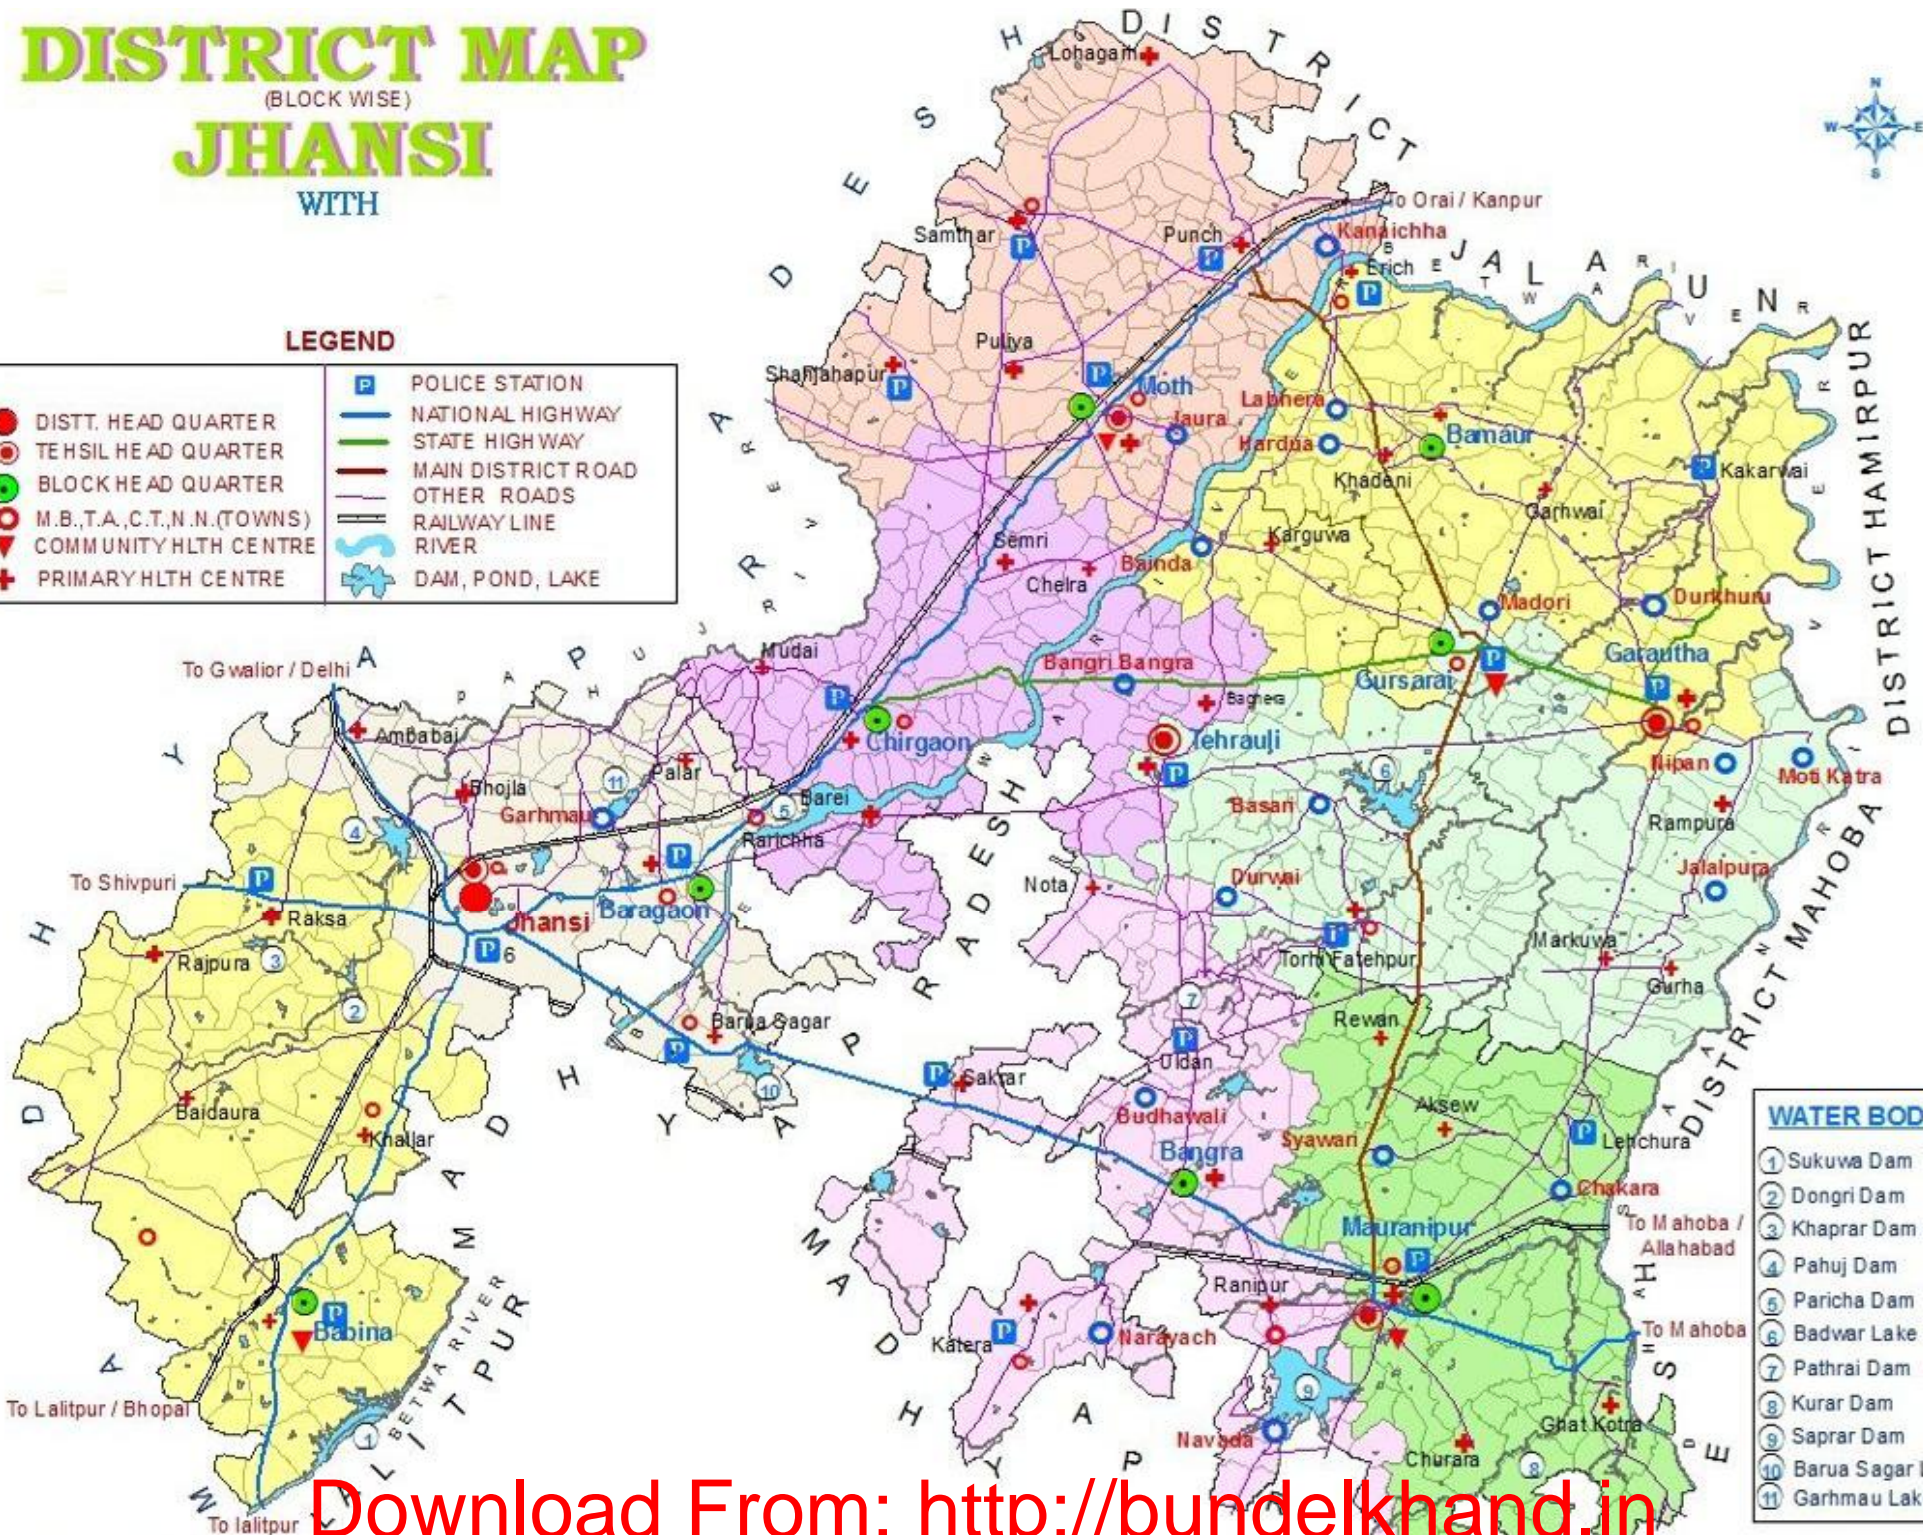

DISTRICT MAP

(BLOCK WISE)

JHANSI

WITH

LEGEND

	DISTT. HEAD QUARTER		POLICE STATION
	TEHSIL HEAD QUARTER		NATIONAL HIGHWAY
	BLOCK HEAD QUARTER		STATE HIGHWAY
	M.B.,T.A.,C.T.,N.N.(TOWNS)		MAIN DISTRICT ROAD
	COMMUNITY HLTH CENTRE		OTHER ROADS
	PRIMARY HLTH CENTRE		RAILWAY LINE
			RIVER
			DAM, POND, LAKE

WATER BODIES

- ① Sukuwa Dam
- ② Dongri Dam
- ③ Khaprar Dam
- ④ Pahuj Dam
- ⑤ Paricha Dam
- ⑥ Badwar Lake
- ⑦ Pathrai Dam
- ⑧ Kurar Dam
- ⑨ Saprar Dam
- ⑩ Barua Sagar Lake
- ⑪ Garhmau Lake

Download From: <http://bundelkhand.in>